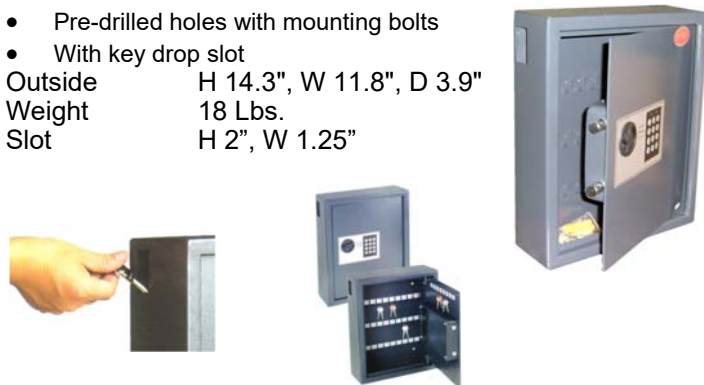

Digital Lock

SFK-48EN(S)

- Electronic lock to program with 3-8 numbers
- Manual override key
- Powder coated in & out
- Pre-drilled holes with mounting bolts
- With key drop slot

\$189.99

Outside H 14.3", W 11.8", D 3.9"
Weight 18 Lbs.
Slot H 2", W 1.25"