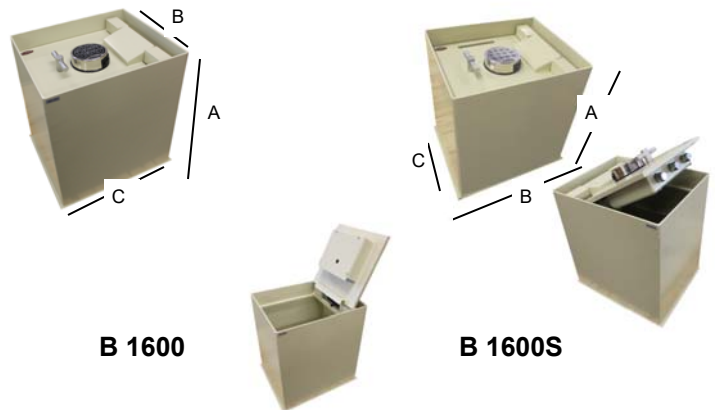

Dial / Digital Lock B 1600 / 1600S

Outside A 16.4", B 12.8", C 14.6"
Inside A 11.3", B 11.5", C 13.25" **$899.99**
Weight 105 Lbs.
Deposit H 0.5", W 5.5"

Supplied with S+G combination or Securam electronic