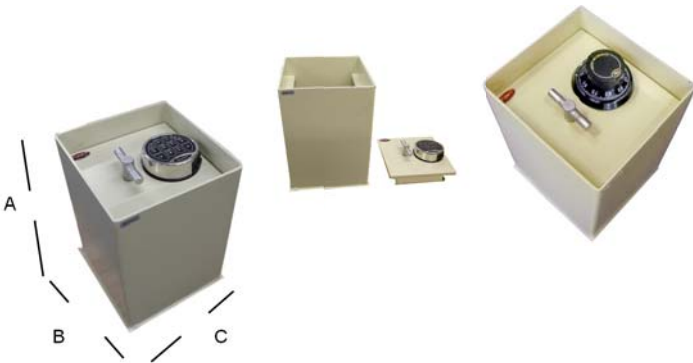

Outside H 4", W 16.13", D 16.65"
Weight 17.2Lbs.

Key Lock

MK-480

\$189.00

- Single media slot cash drawer
- Electronically activated with interface cable connected to sale receipt printers or terminals
- Solenoid works with 24V DC
- 5 drawers for bills & 8 for coins
- 4-function lock to offer several levels of security:
Locked closed, locked open, on line, manual open
- 2 keys are included
- Available in black

Outside H 4", W 19", D 16.25"
Weight 20 Lbs.
Deposit H 1/4", W 7.25"

IN-FLOOR SAFES

Common Features

- Door constructed of 1/2" thick A36 steel plate
- An additional independent spring-loaded relocking device, activated by a punching attack for models B-1500 and above
- Body- "B" rate construction with large storage capacity and flush cover plate for total concealment under a carpet
- 1/4" exterior bottom flange and powder coat
- UL group II 3-wheel combination lock

Dial / Digital Lock FS-1014C / 1014E \$689.99

Outside A 14.84", B 9.57, C 10.06"
 Inside A 9.7", B 9", C 9.3"
 Weight 48.4 Lbs.

Supplied with S+G combination or Securam electronic

Dial / Digital Lock FS-1014S \$699.99