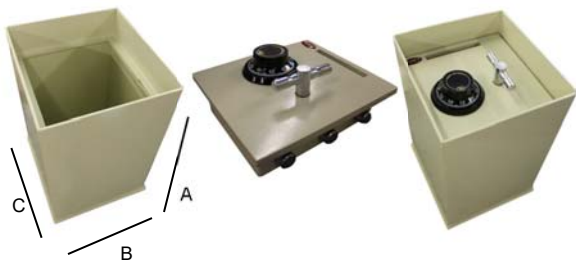

Dial / Digital Lock FS-1014C / 1014E \$689.99

Outside A 14.84", B 9.57, C 10.06"
 Inside A 9.7", B 9", C 9.3"
 Weight 48.4 Lbs.

Supplied with S+G combination or Securam electronic

Dial / Digital Lock FS-1014S \$699.99

Outside A 14.84", B 9.57, C 10.06"
 Inside A 7.7", B 8.75", C 9.3"
 Weight 48.4 Lbs.
 Deposit H 0.5", W 4.5"

Dial / Digital Lock B 1500C / 1500E

Outside A 12.75", B 14.6", C 12.7"
 Inside A 8", B 13.5", C 11.5" **\$799.99**
 Weight 95 Lbs.