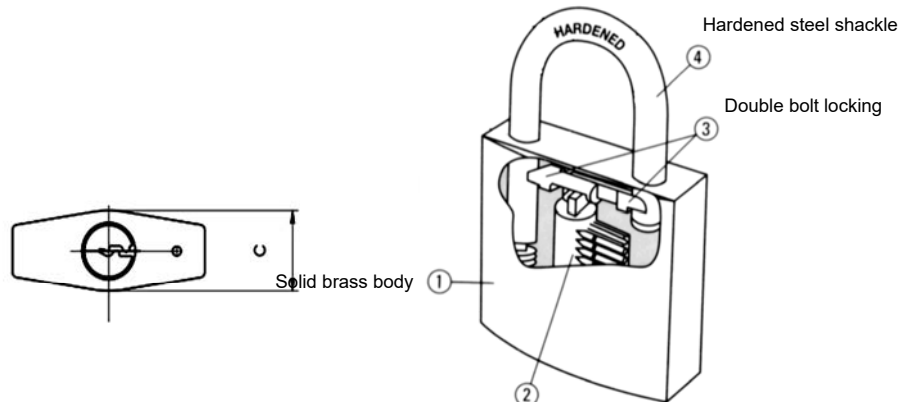

BRAWN PADLOCKS

- Anti picking mushroom pins
- Stainless steel & brass inner mechanism for smooth operation in bad weather conditions