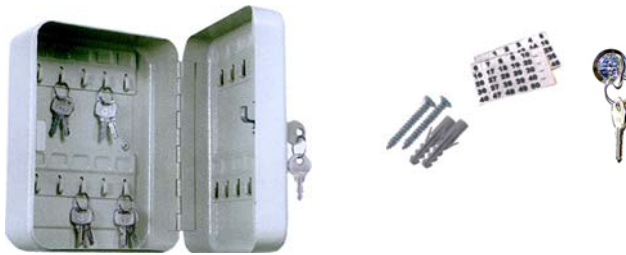

KEY CONTROL

Combination Lock

Key Lock

KC - 20

- 20 - Capacity Key Cabinet
  Outside H 8", W 6.4", D 3.2" **$23.99**
  Weight 2 Lbs.

Key Lock

KC - 48

- 48 - Capacity Key Cabinet
  Outside H 12", W 9.6", D 3.2" **$33.99**
  Weight 4 Lbs.