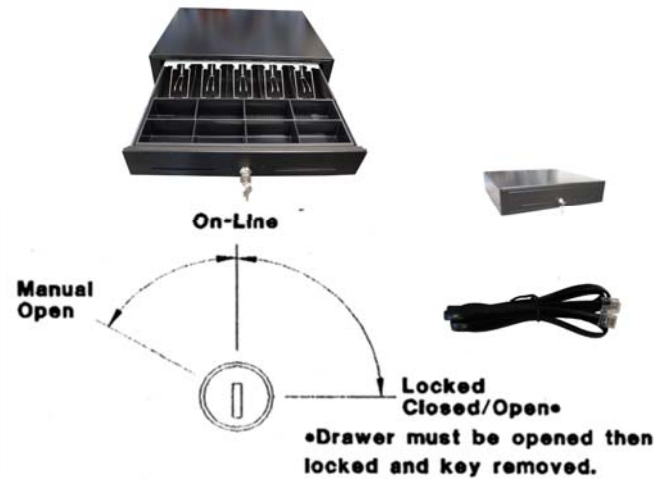

Key Lock

MK-480

$189.00

- Single media slot cash drawer
- Electronically activated with interface cable connected to sale receipt printers or terminals
- Solenoid works with 24V DC
- 5 drawers for bills & 8 for coins
- 4-function lock to offer several levels of security:
  Locked closed, locked open, on line, manual open
- 2 keys are included
- Available in black

Outside H 4", W 19", D 16.25"
Weight 20 Lbs.
Deposit H 1/4", W 7.25"