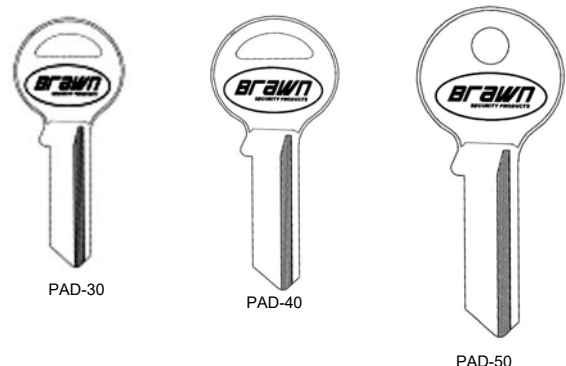

Key Blanks

BOOIL KEY BLANK

Item #
BO-2

Description
H.S. Square Head

$3.00

CROSS KEY BLANK

Item #
CR01

Description
Blank for SFT-25MC, SFT-25K, SFT-22K
& HDC-719 Safes

$3.50

KEY CABINET AND CASH BOX KEY BLANKS

Item #	Description
KC1	For Key Cabinets: KC-20, KC-48, KC-96
KC2	For Key Cabinets: KC-145-8, KC-205-30, KC-330-60, KC-330-120
	*Some cabinets are changing to the KC-4 blank
KC4	For Key Cabinets: KC-145-8, KC-205-30, KC-330-60, KC-330-120
	*New keyway plastic head
CB1	Fits C-300M Cash Box

.70¢

SAFE DEPOSIT MJWA INC.

Item #	Description
MJ1	MJWA OPERATING KEY
MJ2	MJWA PREPARATION KEY

$3.50

BRAWN PADLOCK KEY BLANKS

Item #	Description
PAD-30	Fits 30 mm Padlocks
PAD-40	Fits 40 mm Padlocks
PAD-50	Fits 50 mm Padlocks

.75¢