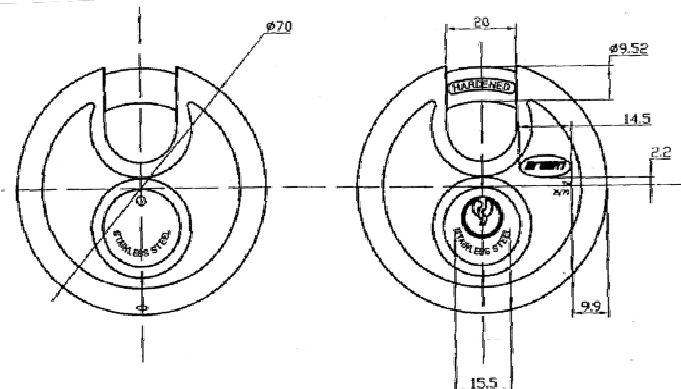

BRAWN DISC PADLOCKS

BR-26/70 KA & KD

Hardened chrome shackle

Stainless steel body

Anti-pick mushroom pins

Product may not be exactly as shown

List Price	Packing	A	B	C	H	D	
BR-26/70 KA	Boxed	70	42	32	17	9.5	\$12.95
BR-26/70 KD	Blister	70	42	32	17	9.5	\$12.95